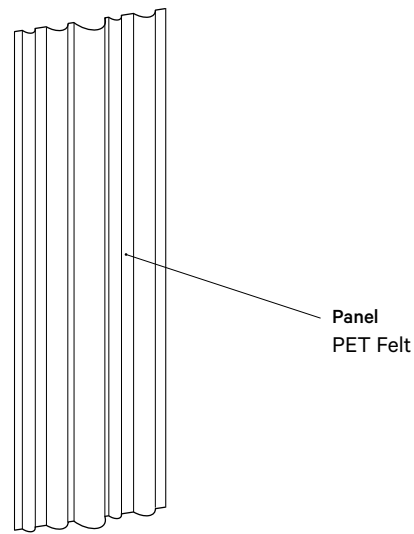

Product overview

Sustainability goals at De Vorm

We strive to do more with less when creating a comfortable living and working environment. To fulfil this purpose, we are constantly looking for sustainable materials, local suppliers and partners sharing the same values. Ensuring that our products are recycled, durable and recyclable after a long lifespan.

PET Felt technology

PET Felt is made from recycled PET bottles. Cut into smaller flakes, plastic is turned into thin fibres that are intertwined together to form a layer of felt. Further, it is pressed into the shape of a final product with the heat. As a result, PET Felt material is soft to touch and sturdy enough to be used for chair shells and room dividers. PET Felt is UV-stabilised and offers sound-dampening properties due to its open-cellular structure.

Warranty terms

You can find the general warranty terms at: www.devorm.nl/information-bank/corporate-information/warranty-terms

Care & Maintenance

For Care & Maintenance manual, please, visit our Information Bank: www.devorm.nl/information-bank/care-n-maintenance