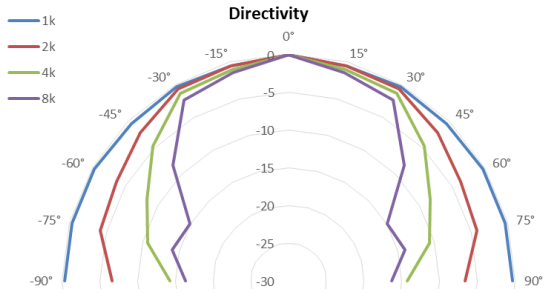

SMS-DIRECT

Sound Masking System Loudspeaker

The SMS-DIRECT loudspeaker is designed to generate the optimum masking sound for a variety of ceiling conditions.

Specifications	
Power	10 W
Line Voltage	25 V
Sensitivity	91 dB
Enclosure Material	Fireproof ABS plastic
Frequency Response	100 Hz to 10 kHz
Connectors	4mm (5/32") Screw terminals
Driver	13 cm (5") full range
Color	Black or white
Weight	1.6 kg (3.5 lbs)
Shipping Weight	1.8 kg (4 lbs)
Box Dimensions	18 x 18 x 29 cm (7 x 7 x 11½")