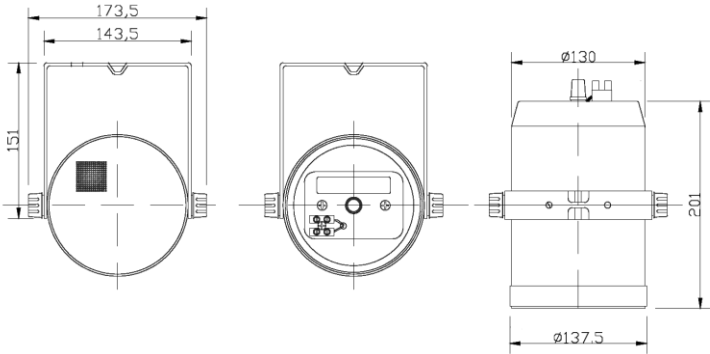

SMS-DIRECT

Sound Masking System Loudspeaker

The SMS-DIRECT loudspeaker is designed to generate the optimum masking sound for a variety of ceiling conditions.

Specifications	
Power	10 W
Line Voltage	25 V
Sensitivity	91 dB
Enclosure Material	Fireproof ABS plastic
Frequency Response	100 Hz to 10 kHz
Connectors	4mm (5/32") Screw terminals
Driver	13 cm (5") full range
Color	Black or white
Weight	1.6 kg (3.5 lbs)
Shipping Weight	1.8 kg (4 lbs)
Box Dimensions	18 x 18 x 29 cm (7 x 7 x 11½")