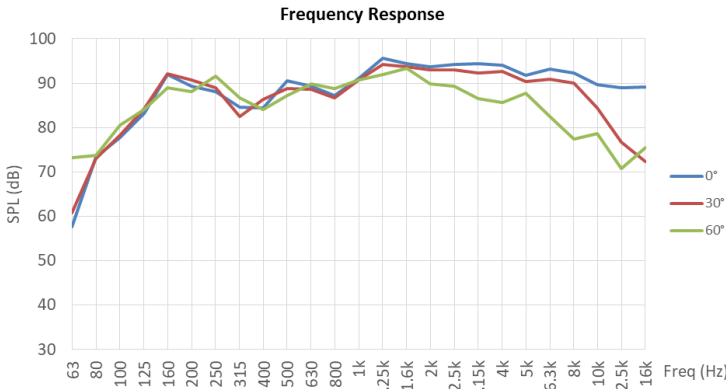

SMS-DIRECT

Sound Masking System Loudspeaker

The SMS-DIRECT loudspeaker is designed to generate the optimum masking sound for a variety of ceiling conditions.

Specifications	
Power	10 W
Line Voltage	25 V
Sensitivity	91 dB
Enclosure Material	Fireproof ABS plastic
Frequency Response	100 Hz to 10 kHz
Connectors	4mm (5/32") Screw terminals
Driver	13 cm (5") full range
Color	Black or white
Weight	1.6 kg (3.5 lbs)
Shipping Weight	1.8 kg (4 lbs)
Box Dimensions	18 x 18 x 29 cm (7 x 7 x 11½")