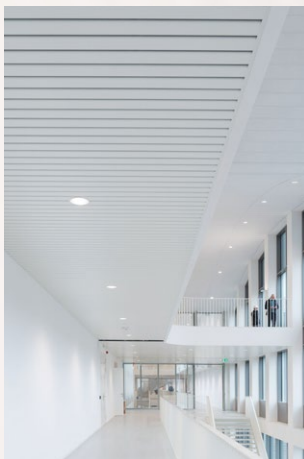

ASIA | AUSTRALIA | LATIN AMERICA | NORTH AMERICA

Austria
Belgium
Bulgaria
Croatia / Slovenia
Czech Republic
Denmark
Finland

France
Germany
Greece
Hungary
Israel
Italy
The Netherlands

Norway
Poland
Portugal
Romania
Serbia
Slovakia
Spain

Sweden
Switzerland
Turkey
United Kingdom
South Africa
Middle East

CEILINGS