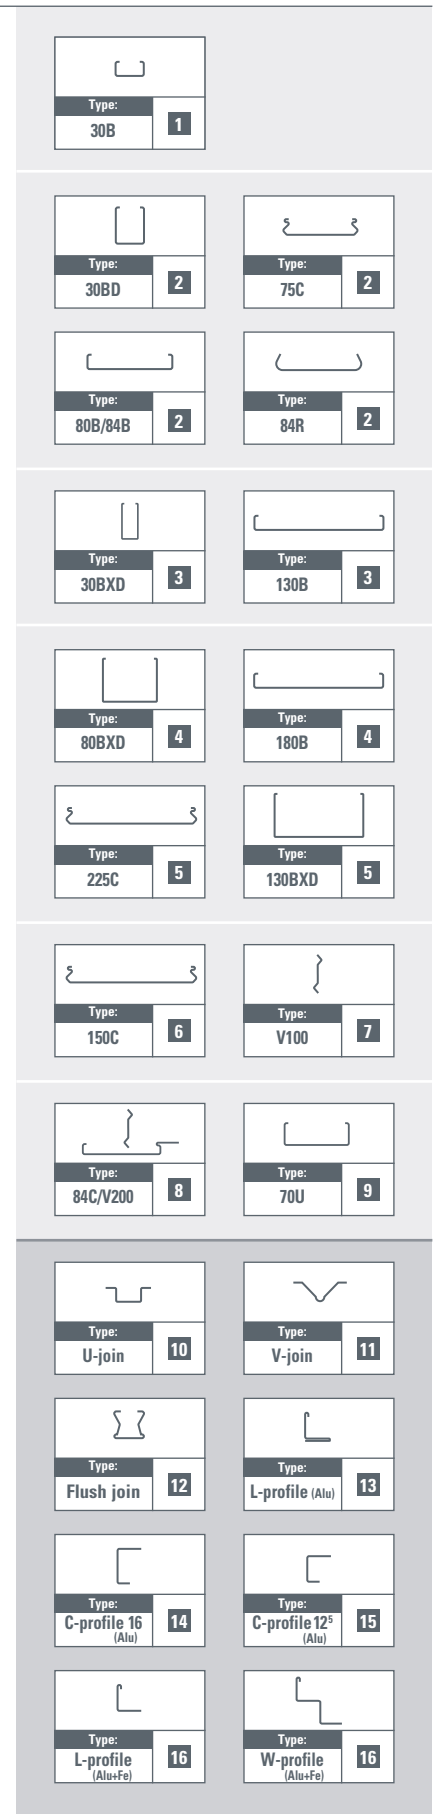

Linear Ceilings - Available Colours in aluminium and steel

Alu Available Colours in aluminium

Colour	RAL/NCS	1	2	3	4	5	6	7	8	9	10	11	12	13	14	15	16
0106	±9016		✓	✓		✓	✓						✓	✓	✓		
0181	±9003	✓	✓	✓	✓	✓	✓				✓		✓	✓	✓	✓	
0280	±9010	✓	■	■	■	■	■	■	■	✓	✓		✓	✓	✓	✓	✓
0401										✓							
0581			✓														
1585			✓	✓											✓		
1686	±7022		✓												✓		
1883	±9011		✓	✓	✓	✓	✓	✓			✓	✓	✓	✓	✓		
4648			✓	✓											✓		
7007			✓	✓				✓									
7008			✓														
7163	±9006	✓	■	■	■	■	■	■	■	✓	✓		✓	✓	✓	✓	✓
7178			✓	✓	✓	✓	✓	✓							✓		

Wood tones

8602	Oak		✓	✓													
8611	Palissander		✓	✓													
8612	Cedar		✓	✓													
8617	Elm		✓	✓													
8621	Pine		✓	✓													

Alu ■ Also available perforated (see table below).

Perforations	30B	30BD	80B/84B	130B	180B	BXD	84R	75C/150C/225C
Ø 1.5 mm	✓	✓	✓	✓	✓	✓	✓	✓

Fe Available Colours in steel

Colour	RAL/NCS	30BD	80B/84B	130B	180B	75C/150C/225C	70U	V100
0280	±9010	✓	■	✓	■	✓	■	✓
7163	±9006	✓	■	✓	■	✓	■	✓

Fe ■ Also available perforated (see table below).

Perforations	30BD	80B/84B	130B	180B	75C/150C/225C
Ø 2.0 mm	✓	✓	✓	✓	✓

Production by
Hunter Douglas
Ceiling Center

TAIM

HunterDouglas
Architectural