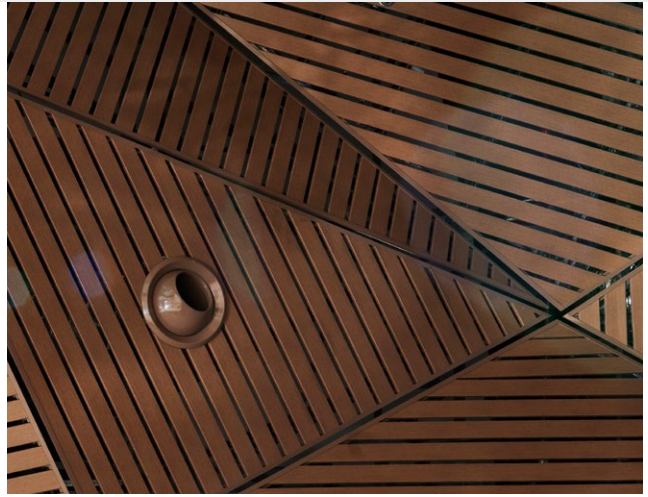

FOCUS ON
COLOUR

palette for interior ceilings

Wood tones

8621 - PINE

8612 - CEDAR

8611 - PALISSANDER

8617 - ELM

8602 - OAK